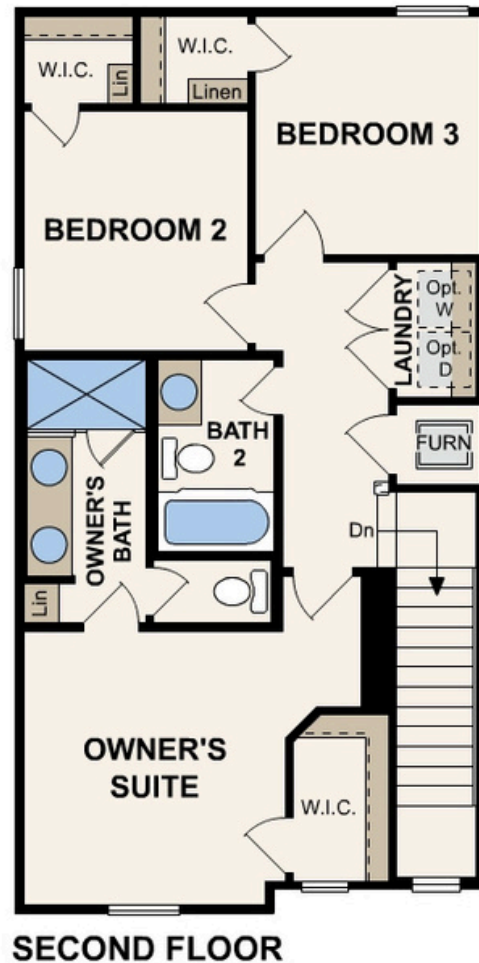

# The Hollows at Avery Centre

San Jacinto | 1433

APPROX. 1,433 SQ. FT. | 2-STORY | 3 BEDS | 2.5 BATHS | 2-BAY GARAGE

Elevation D

Elevation E

Elevation F

Prices, plans, and terms are effective on the date of publication and subject to change without notice. Square footage/dimensions shown is only an estimate and actual square footage/dimensions will differ. Buyer should rely on his or her own evaluation of usable area. Depictions of homes or other features are artist conceptions. Hardscape, landscape, and other items shown may be decorator suggestions that are not included in the purchase price and availability may vary. © 06/2024 Century Communities, Inc.