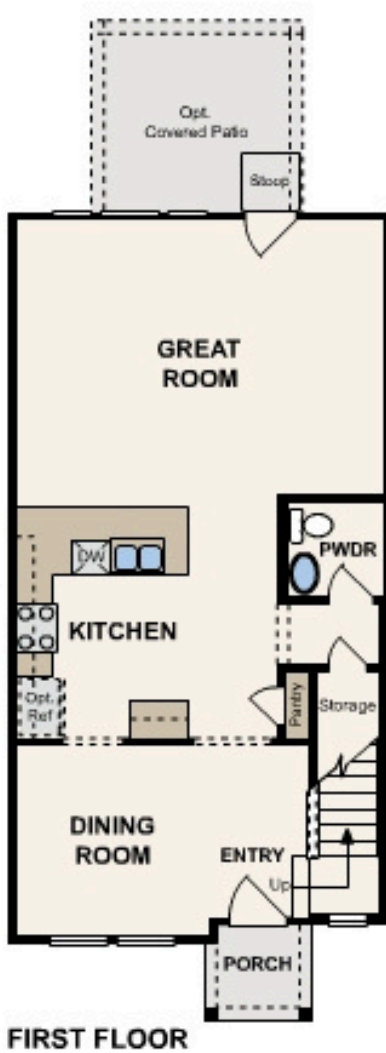

# The Hollows at Avery Centre

San Jacinto | 1433

APPROX. 1,433 SQ. FT. | 2-STORY | 3 BEDS | 2.5 BATHS | 2-BAY GARAGE

Elevation D

Elevation E

Elevation F

Prices, plans, and terms are effective on the date of publication and subject to change without notice. Square footage/dimensions shown is only an estimate and actual square footage/dimensions will differ. Buyer should rely on his or her own evaluation of usable area. Depictions of homes or other features are artist conceptions. Hardscape, landscape, and other items shown may be decorator suggestions that are not included in the purchase price and availability may vary. © 06/2024 Century Communities, Inc.

Prices, plans, and terms are effective on the date of publication and subject to change without notice. Square footage/dimensions shown is only an estimate and actual square footage/dimensions will differ. Buyer should rely on his or her own evaluation of usable area. Depictions of homes or other features are artist conceptions. Hardscape, landscape, and other items shown may be decorator suggestions that are not included in the purchase price and availability may vary. © 06/2024 Century Communities, Inc.