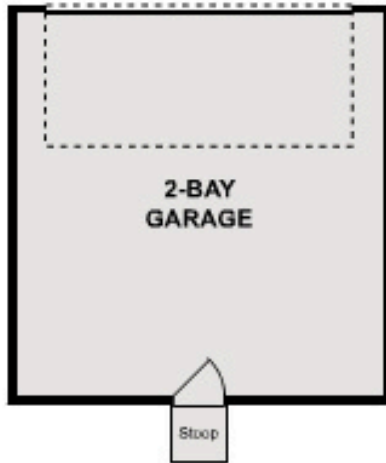

# The Hollows at Avery Centre

San Jacinto | 1433

APPROX. 1,433 SQ. FT. | 2-STORY | 3 BEDS | 2.5 BATHS | 2-BAY GARAGE

Elevation D

Elevation E

Elevation F

Prices, plans, and terms are effective on the date of publication and subject to change without notice. Square footage/dimensions shown is only an estimate and actual square footage/dimensions will differ. Buyer should rely on his or her own evaluation of usable area. Depictions of homes or other features are artist conceptions. Hardscape, landscape, and other items shown may be decorator suggestions that are not included in the purchase price and availability may vary. © 06/2024 Century Communities, Inc.