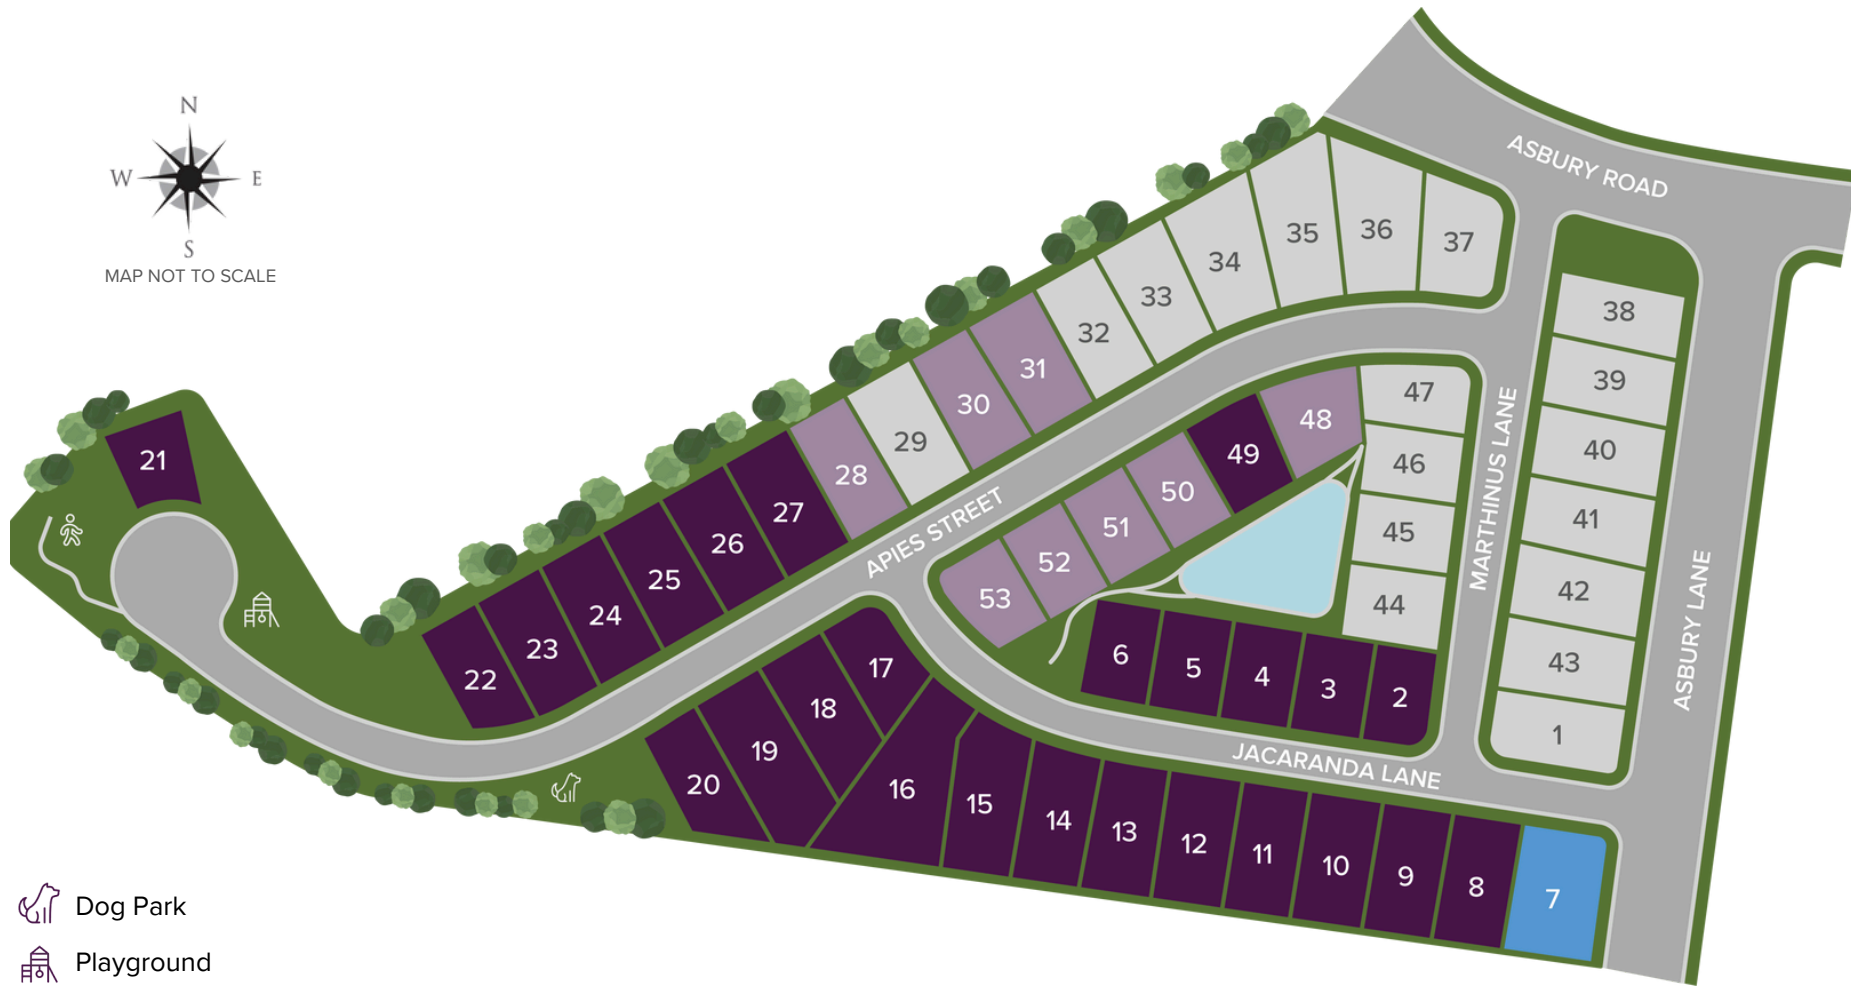

Pretoria Falls

SITEMAP

-  Dog Park
-  Playground
-  Walking Trail

CenturyCommunities.com/PretoriaFalls | 615.234.6092

Seller reserves the right to make changes or modifications to plans, amenities, maps, plan specifications, materials, features, and colors without notice. Maps, plans, landscaping and elevation renderings are artist's conceptions, are not to scale, and may not accurately depict the homes or lots as they are built. All marketing material is for illustrative purposes only and not a part of a legal contract. See a New Home Counsellor for further details. ©2025 Century Communities, Inc. REV 2/4/25