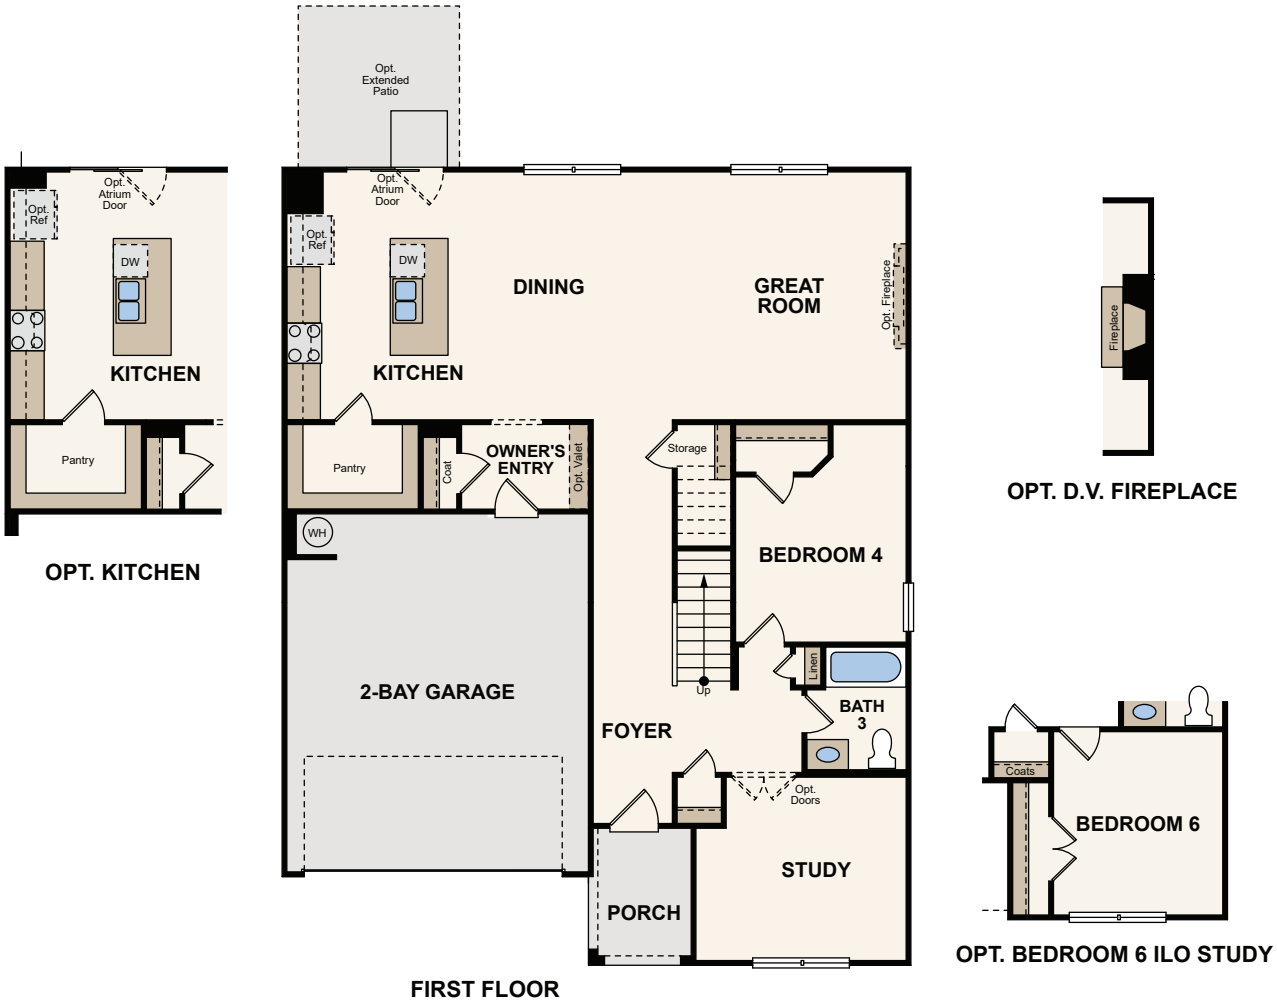

HARDING AT DOVE LAKE

APPROX. 2,570 SQ. FT. | TWO-STORY | 4 BEDROOMS | 3 BATHROOMS | 2-CAR GARAGE

ELEVATION D2

ELEVATION E2

ELEVATION F2

Price, plans and terms are effective on the date of publication and subject to change without notice. Depictions of homes or other features are conceptual. Decorative items and other items shown may be decorator suggestions that are not included in the purchase price and availability may vary. Persons in photos do not reflect racial preference and housing is open to all without regard to race, color, religion, sex, handicap, familial status, or national origin. ©2021 Century Communities.

Floor Plans

Price, plans and terms are effective on the date of publication and subject to change without notice. Depictions of homes or other features are conceptual. Decorative items and other items shown may be decorator suggestions that are not included in the purchase price and availability may vary. Persons in photos do not reflect racial preference and housing is open to all without regard to race, color, religion, sex, handicap, familial status, or national origin. ©2021 Century Communities.