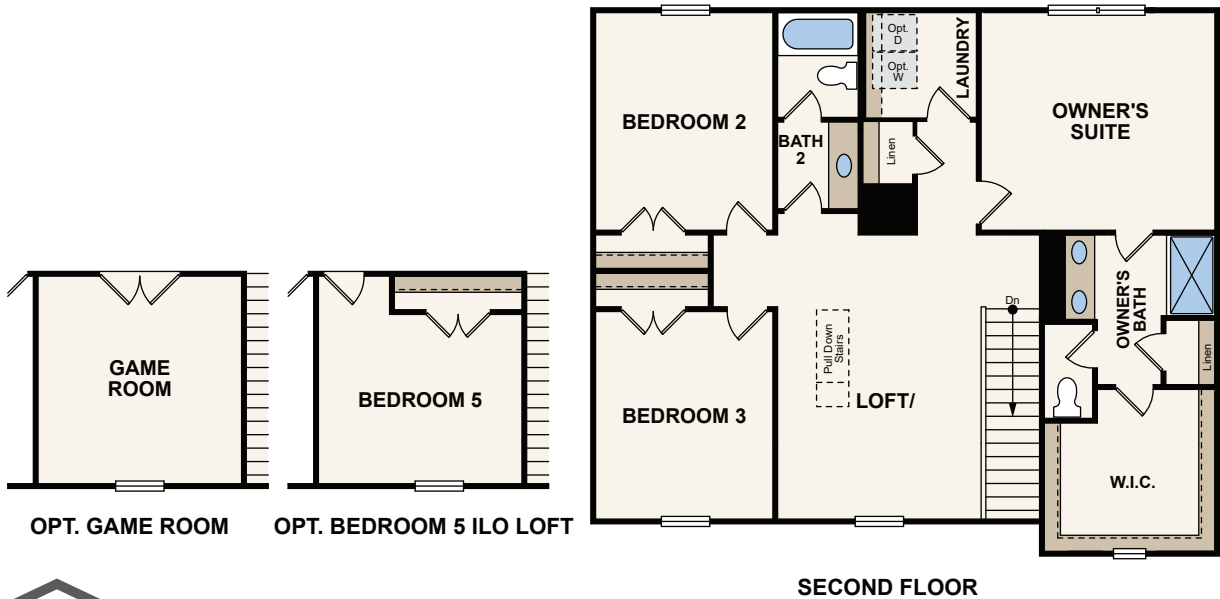

HARDING AT DOVE LAKE

APPROX. 2,570 SQ. FT. | TWO-STORY | 4 BEDROOMS | 3 BATHROOMS | 2-CAR GARAGE

ELEVATION D2

ELEVATION E2

ELEVATION F2

Price, plans and terms are effective on the date of publication and subject to change without notice. Depictions of homes or other features are conceptual. Decorative items and other items shown may be decorator suggestions that are not included in the purchase price and availability may vary. Persons in photos do not reflect racial preference and housing is open to all without regard to race, color, religion, sex, handicap, familial status, or national origin. ©2021 Century Communities.

Floor Plans

Price, plans and terms are effective on the date of publication and subject to change without notice. Depictions of homes or other features are conceptual. Decorative items and other items shown may be decorator suggestions that are not included in the purchase price and availability may vary. Persons in photos do not reflect racial preference and housing is open to all without regard to race, color, religion, sex, handicap, familial status, or national origin. ©2021 Century Communities.