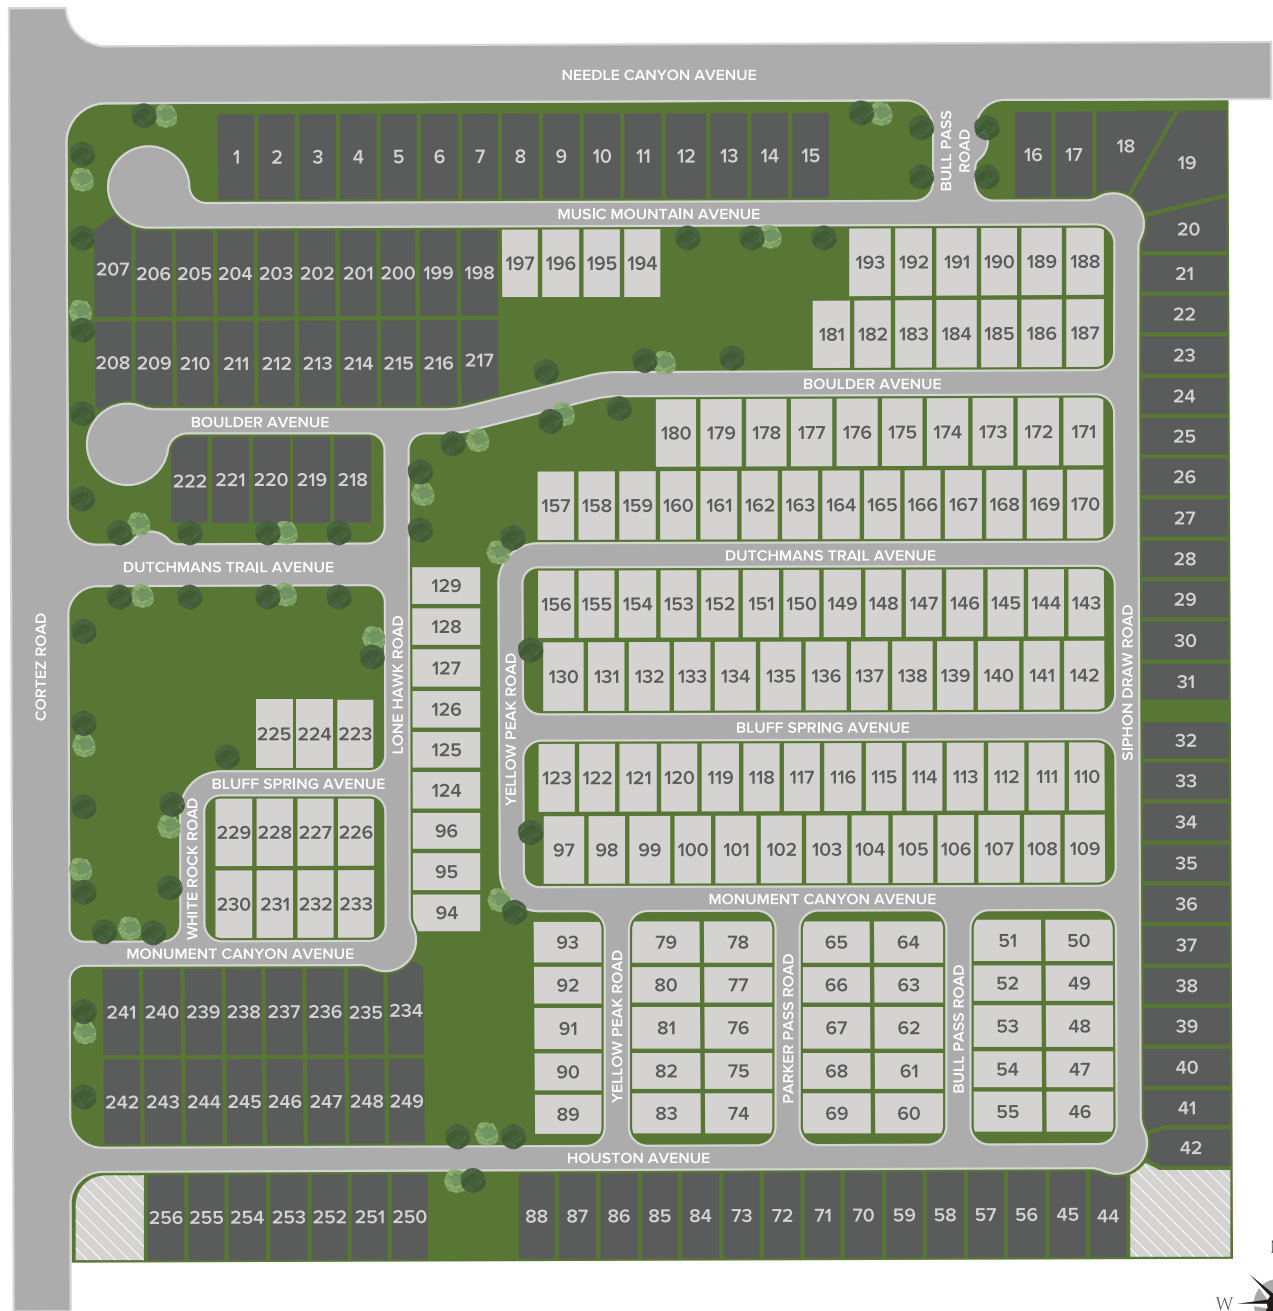

Superstition Vista

SITE PLAN

CenturyCommunities.com

Seller reserves the right to make changes or modifications to plans, amenities, maps, plan specifications, materials, features, and colors without notice. Maps, plans, landscaping and elevation renderings are artist's conceptions, are not to scale, and may not accurately depict the homes or lots as they are built. All marketing material is for illustrative purposes only and not a part of a legal contract. See a New Home Counsellor for further details. ©2023 Century Communities, Inc. REV 07/23