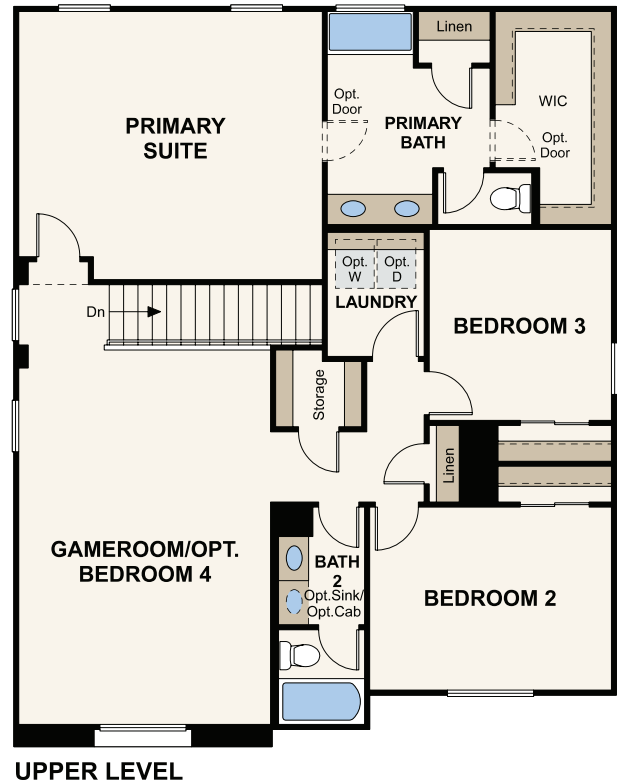

SUPERSTITION VISTA | THE CREST COLLECTION

RESIDENCE 5

APPROX. 2,377 SQ. FT. | 2-STORY | 3-5 BEDROOMS | 2.5-3 BATHROOMS | 2-BAY GARAGE

ELEVATION A

ELEVATION B

ELEVATION C

Prices, plans, and terms are effective on the date of publication and subject to change without notice. Square footage/acreage shown is only an estimate and actual square footage/acreage will differ. Buyer should rely on his or her own evaluation of usable area. Depictions of homes or other features are artist conceptions. Hardscape, landscape, and other items shown may be decorator suggestions that are not included in the purchase price and availability may vary. ©2023 Century Communities, Inc. Rev. 09/30/2023

FLOOR PLAN

Prices, plans, and terms are effective on the date of publication and subject to change without notice. Square footage/acreage shown is only an estimate and actual square footage/acreage will differ. Buyer should rely on his or her own evaluation of usable area. Depictions of homes or other features are artist conceptions. Hardscape, landscape, and other items shown may be decorator suggestions that are not included in the purchase price and availability may vary. ©2023 Century Communities, Inc. Rev. 09/30/2023