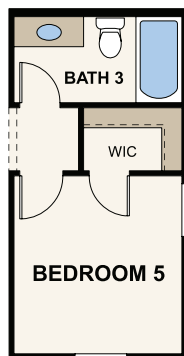

SUPERSTITION VISTA | THE CREST COLLECTION

RESIDENCE 5

APPROX. 2,377 SQ. FT. | 2-STORY | 3-5 BEDROOMS | 2.5-3 BATHROOMS | 2-BAY GARAGE

ELEVATION A

ELEVATION B

ELEVATION C

Prices, plans, and terms are effective on the date of publication and subject to change without notice. Square footage/acreage shown is only an estimate and actual square footage/acreage will differ. Buyer should rely on his or her own evaluation of usable area. Depictions of homes or other features are artist conceptions. Hardscape, landscape, and other items shown may be decorator suggestions that are not included in the purchase price and availability may vary. ©2023 Century Communities, Inc. Rev. 09/30/2023