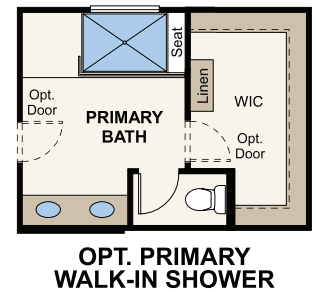

SUPERSTITION VISTA | THE CREST COLLECTION

RESIDENCE 5

APPROX. 2,377 SQ. FT. | 2-STORY | 3-5 BEDROOMS | 2.5-3 BATHROOMS | 2-BAY GARAGE

ELEVATION A

ELEVATION B

ELEVATION C

Prices, plans, and terms are effective on the date of publication and subject to change without notice. Square footage/acreage shown is only an estimate and actual square footage/acreage will differ. Buyer should rely on his or her own evaluation of usable area. Depictions of homes or other features are artist conceptions. Hardscape, landscape, and other items shown may be decorator suggestions that are not included in the purchase price and availability may vary. ©2023 Century Communities, Inc. Rev. 09/30/2023