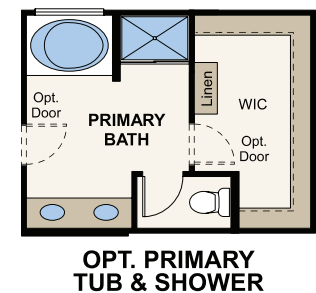

SUPERSTITION VISTA | THE CREST COLLECTION

RESIDENCE 5

APPROX. 2,377 SQ. FT. | 2-STORY | 3-5 BEDROOMS | 2.5-3 BATHROOMS | 2-BAY GARAGE

ELEVATION A

ELEVATION B

ELEVATION C

Prices, plans, and terms are effective on the date of publication and subject to change without notice. Square footage/acreage shown is only an estimate and actual square footage/acreage will differ. Buyer should rely on his or her own evaluation of usable area. Depictions of homes or other features are artist conceptions. Hardscape, landscape, and other items shown may be decorator suggestions that are not included in the purchase price and availability may vary. ©2023 Century Communities, Inc. Rev. 09/30/2023