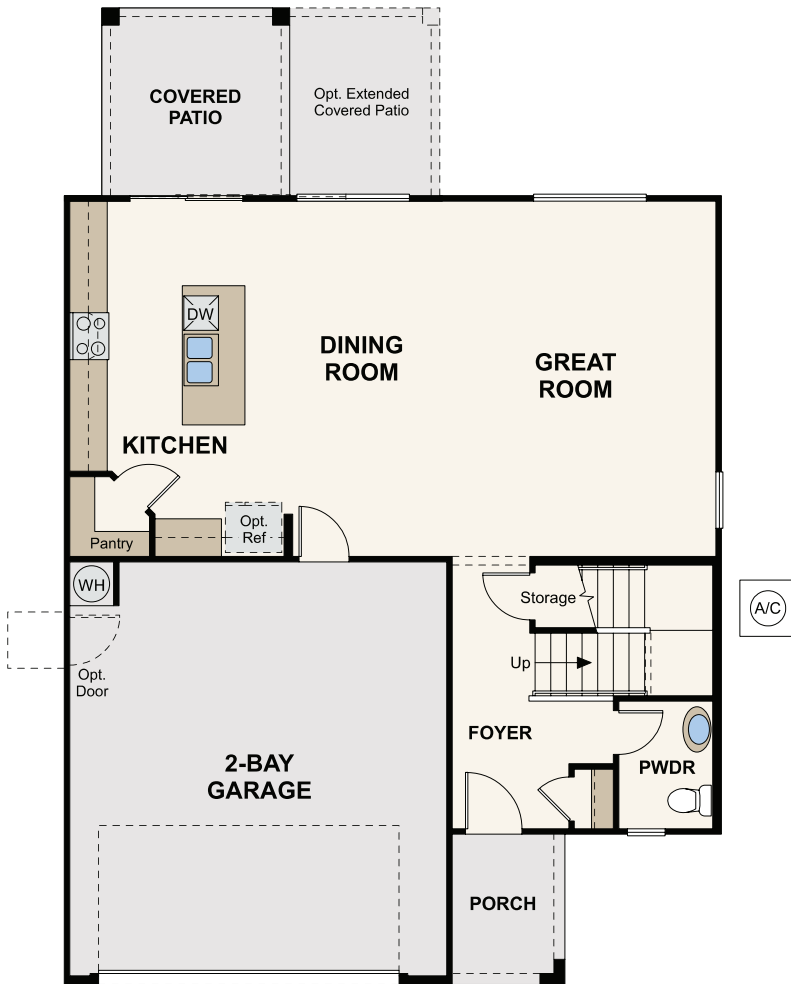

SUPERSTITION VISTA | THE RIDGE COLLECTION

RESIDENCE 4

APPROX. 2,181 SQ. FT. | 2-STORY | 3-4 BEDROOMS | 2.5 BATHROOMS | 2-3-BAY GARAGE

ELEVATION A

ELEVATION B

ELEVATION C

Prices, plans, and terms are effective on the date of publication and subject to change without notice. Square footage/acreage shown is only an estimate and actual square footage/acreage will differ. Buyer should rely on his or her own evaluation of usable area. Depictions of homes or other features are artist conceptions. Hardscape, landscape, and other items shown may be decorator suggestions that are not included in the purchase price and availability may vary. ©2023 Century Communities, Inc. Rev. 08/22/2023

MAIN LEVEL

UPPER LEVEL

OPT. PRIMARY WALK-IN SHOWER

OPT. PRIMARY TUB & SHOWER

OPT. BEDROOM 4

FLOOR PLAN

Prices, plans, and terms are effective on the date of publication and subject to change without notice. Square footage/acreage shown is only an estimate and actual square footage/acreage will differ. Buyer should rely on his or her own evaluation of usable area. Depictions of homes or other features are artist conceptions. Hardscape, landscape, and other items shown may be decorator suggestions that are not included in the purchase price and availability may vary. ©2023 Century Communities, Inc. Rev. 08/22/2023