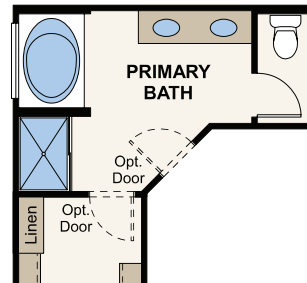

SUPERSTITION VISTA | THE RIDGE COLLECTION

RESIDENCE 4

APPROX. 2,181 SQ. FT. | 2-STORY | 3-4 BEDROOMS | 2.5 BATHROOMS | 2-3-BAY GARAGE

ELEVATION A

ELEVATION B

ELEVATION C

Prices, plans, and terms are effective on the date of publication and subject to change without notice. Square footage/acreage shown is only an estimate and actual square footage/acreage will differ. Buyer should rely on his or her own evaluation of usable area. Depictions of homes or other features are artist conceptions. Hardscape, landscape, and other items shown may be decorator suggestions that are not included in the purchase price and availability may vary. ©2023 Century Communities, Inc. Rev. 08/22/2023

MAIN LEVEL

UPPER LEVEL

OPT. PRIMARY WALK-IN SHOWER

OPT. PRIMARY TUB & SHOWER

OPT. BEDROOM 4

FLOOR PLAN

Prices, plans, and terms are effective on the date of publication and subject to change without notice. Square footage/acreage shown is only an estimate and actual square footage/acreage will differ. Buyer should rely on his or her own evaluation of usable area. Depictions of homes or other features are artist conceptions. Hardscape, landscape, and other items shown may be decorator suggestions that are not included in the purchase price and availability may vary. ©2023 Century Communities, Inc. Rev. 08/22/2023