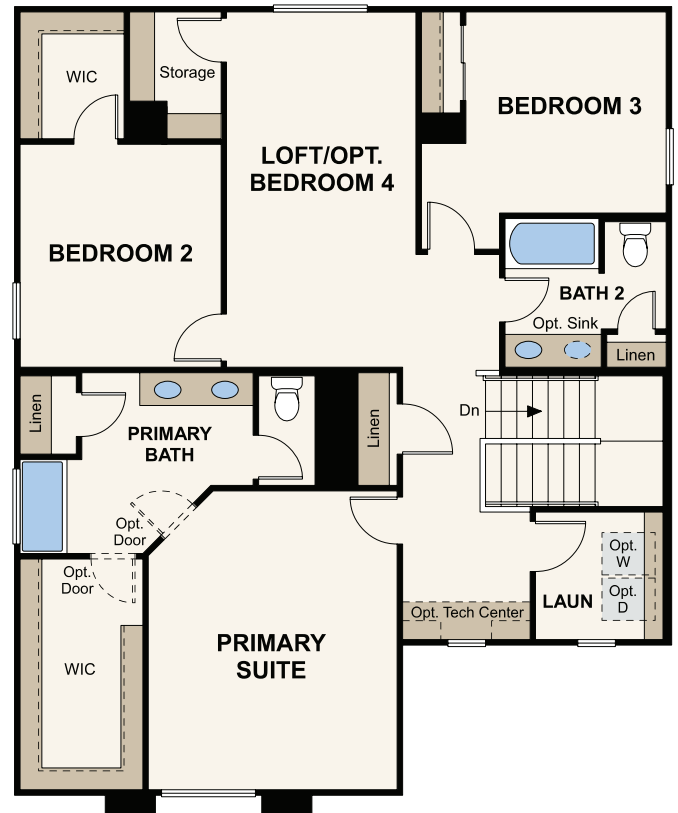

SUPERSTITION VISTA | THE RIDGE COLLECTION

RESIDENCE 4

APPROX. 2,181 SQ. FT. | 2-STORY | 3-4 BEDROOMS | 2.5 BATHROOMS | 2-3-BAY GARAGE

ELEVATION A

ELEVATION B

ELEVATION C

Prices, plans, and terms are effective on the date of publication and subject to change without notice. Square footage/acreage shown is only an estimate and actual square footage/acreage will differ. Buyer should rely on his or her own evaluation of usable area. Depictions of homes or other features are artist conceptions. Hardscape, landscape, and other items shown may be decorator suggestions that are not included in the purchase price and availability may vary. ©2023 Century Communities, Inc. Rev. 08/22/2023

MAIN LEVEL

UPPER LEVEL

OPT. PRIMARY WALK-IN SHOWER

OPT. PRIMARY TUB & SHOWER

OPT. BEDROOM 4

FLOOR PLAN

Prices, plans, and terms are effective on the date of publication and subject to change without notice. Square footage/acreage shown is only an estimate and actual square footage/acreage will differ. Buyer should rely on his or her own evaluation of usable area. Depictions of homes or other features are artist conceptions. Hardscape, landscape, and other items shown may be decorator suggestions that are not included in the purchase price and availability may vary. ©2023 Century Communities, Inc. Rev. 08/22/2023