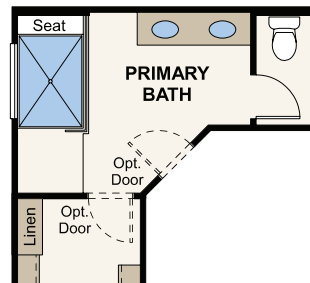

SUPERSTITION VISTA | THE RIDGE COLLECTION

RESIDENCE 4

APPROX. 2,181 SQ. FT. | 2-STORY | 3-4 BEDROOMS | 2.5 BATHROOMS | 2-3-BAY GARAGE

ELEVATION A

ELEVATION B

ELEVATION C

Prices, plans, and terms are effective on the date of publication and subject to change without notice. Square footage/acreage shown is only an estimate and actual square footage/acreage will differ. Buyer should rely on his or her own evaluation of usable area. Depictions of homes or other features are artist conceptions. Hardscape, landscape, and other items shown may be decorator suggestions that are not included in the purchase price and availability may vary. ©2023 Century Communities, Inc. Rev. 08/22/2023

MAIN LEVEL

UPPER LEVEL

OPT. PRIMARY WALK-IN SHOWER

OPT. PRIMARY TUB & SHOWER

OPT. BEDROOM 4

FLOOR PLAN

Prices, plans, and terms are effective on the date of publication and subject to change without notice. Square footage/acreage shown is only an estimate and actual square footage/acreage will differ. Buyer should rely on his or her own evaluation of usable area. Depictions of homes or other features are artist conceptions. Hardscape, landscape, and other items shown may be decorator suggestions that are not included in the purchase price and availability may vary. ©2023 Century Communities, Inc. Rev. 08/22/2023